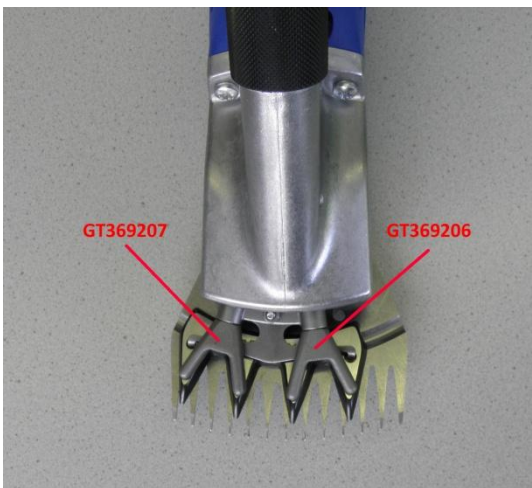

# Aesculap Schermaschinen

spare part list: GT494 Econom II for sheep

**GT074040 BALL BEARING**

**GT369208 SPRING**

**GT369202 HOUSING COVER**

**GT369205 ROCKING LEVER**

**GT369206 + GT369207  
CLAMPING CLAW, LEFT +  
RIGHT**